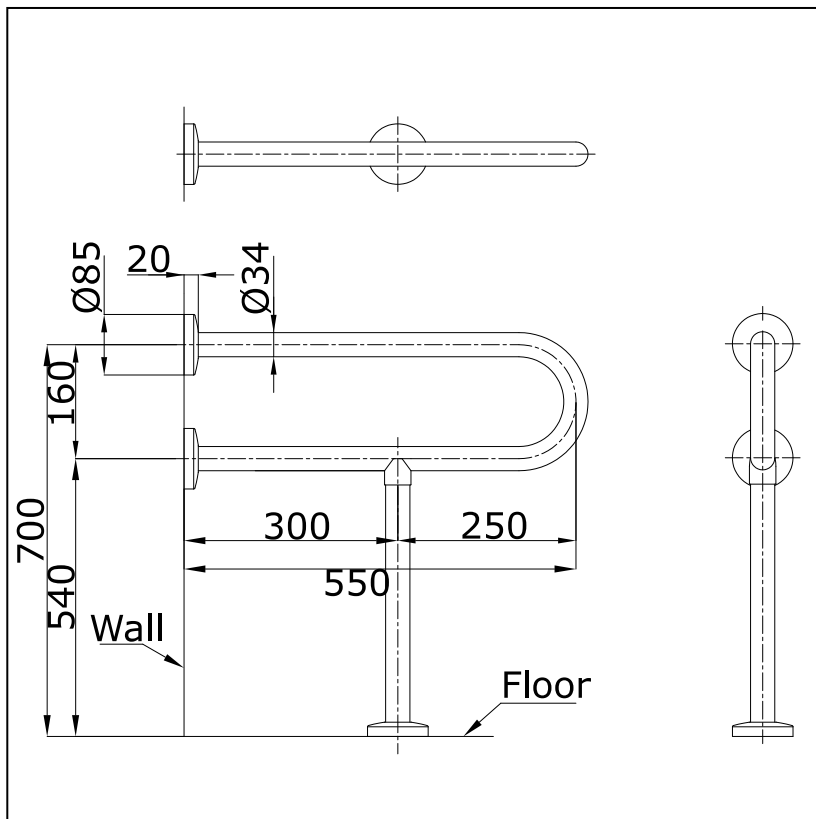

Item number: **T113BP1**

Features

-
-
-

Specifications

Finish : Nickel Chrome
 Material : Brass

Parts description

● T113BP1

Handrail for Lavatory
 (Length : 550 mm, Ø34 mm)

Drawing:

Remarks:

Please result TOTO sales representative for detail.